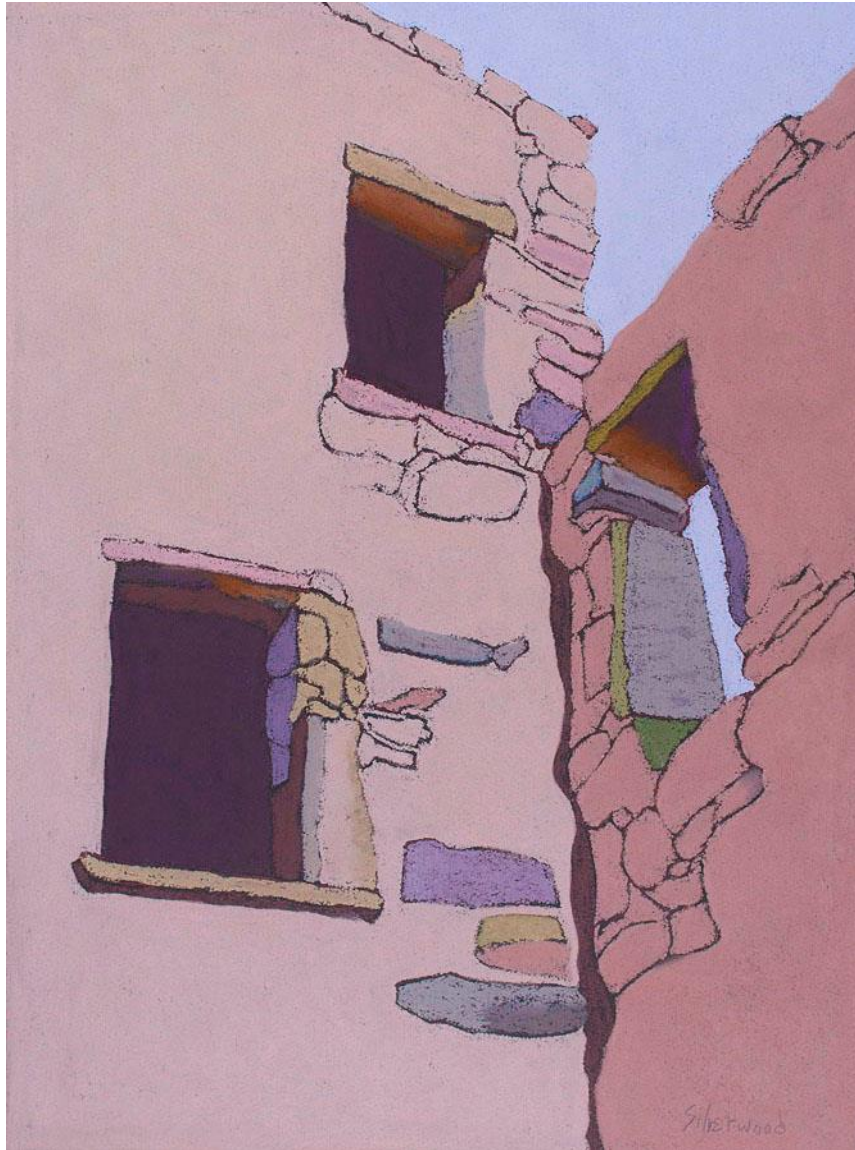

Ventana Fine Art

400 Canyon Road, Santa Fe, New Mexico 87501
(505) 983-8815 (800) 746-8815
www.ventanafineart.com

Mary Silverwood
Desert Fragments No. 79 ed of 65 24" x 20"
Item #15935 Giclee Framed \$1,200